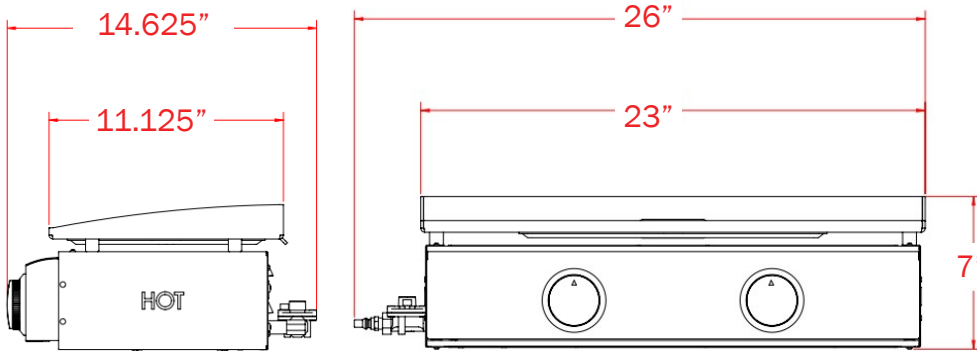

18" Griddle

23" Griddle

PART NUMBERS	3060A	3061A	3078A	3079A	3080A	3081A
INLESS GAS CONNECTION TYPE	3/8" FLARE	MALE QUICK CONNECT	3/8" FLARE (LEFT)	MALE QUICK CONNECT (LEFT)	3/8" FLARE (RIGHT)	MALE QUICK CONNECT (RIGHT)
COOKING SURFACE	18" W x 11.75" D		23" W x 11.75" D			
BURNERS	SINGLE		DUAL			
BTU/H INPUTS	MAIN: 11,000		LEFT: 9,500 RIGHT: 9,500			
PRODUCT SIZE (D x W x H)	REFERENCE ABOVE					
MAXIMUM INLET PRESSURE	13" W.C.					
MANIFOLD PRESSURE	10" W.C.					
IGNITION TYPE	PIEZO					
MINIMUM CLEARANCE TO COMBUSTIBLES	BACK: 8.0" LEFT: 6.0" RIGHT: 6.0"					
AVAILABLE ACCESSORIES	4002A- WALL-MOUNT BRACKET		N/A			