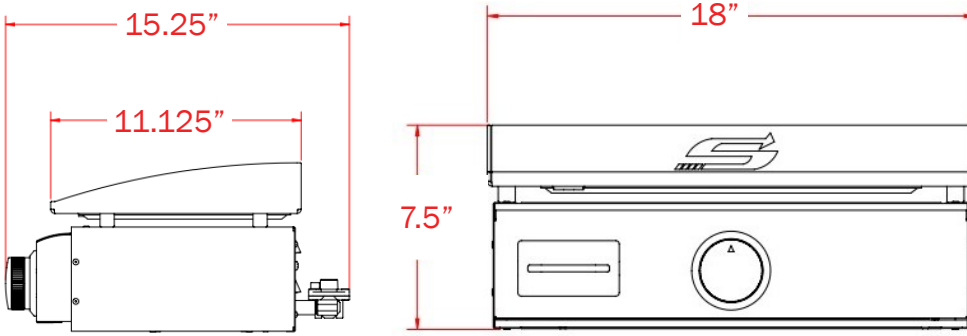

18" Griddle

23" Griddle

PART NUMBERS	3060A	3061A	3078A	3079A	3080A	3081A
INLESS GAS CONNECTION TYPE	3/8" FLARE	MALE QUICK CONNECT	3/8" FLARE (LEFT)	MALE QUICK CONNECT (LEFT)	3/8" FLARE (RIGHT)	MALE QUICK CONNECT (RIGHT)
COOKING SURFACE	18" W x 11.75" D		23" W x 11.75" D			
BURNERS	SINGLE		DUAL			
BTU/H INPUTS	MAIN: 11,000		LEFT: 9,500 RIGHT: 9,500			
PRODUCT SIZE (D x W x H)	REFERENCE ABOVE					
MAXIMUM INLET PRESSURE	13" W.C.					
MANIFOLD PRESSURE	10" W.C.					
IGNITION TYPE	PIEZO					
MINIMUM CLEARANCE TO COMBUSTIBLES	BACK: 8.0" LEFT: 6.0" RIGHT: 6.0"					
AVAILABLE ACCESSORIES	4002A- WALL-MOUNT BRACKET		N/A			